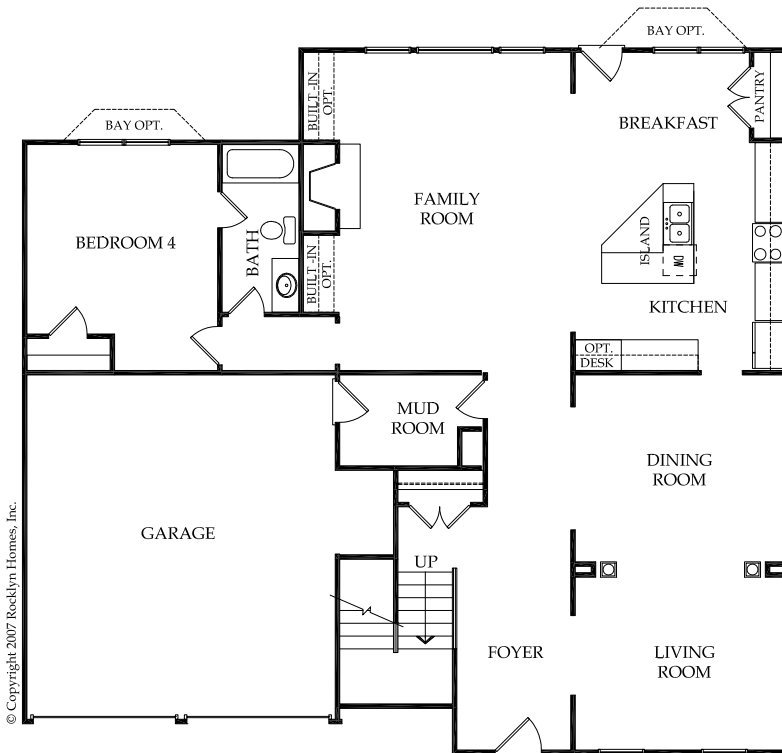

Chadwick

4 Bedrooms, 3 Baths
± 3,608 S.F.

Second Floor Plan

Opt. Bedroom 6 w/ Bath

First Floor Plan