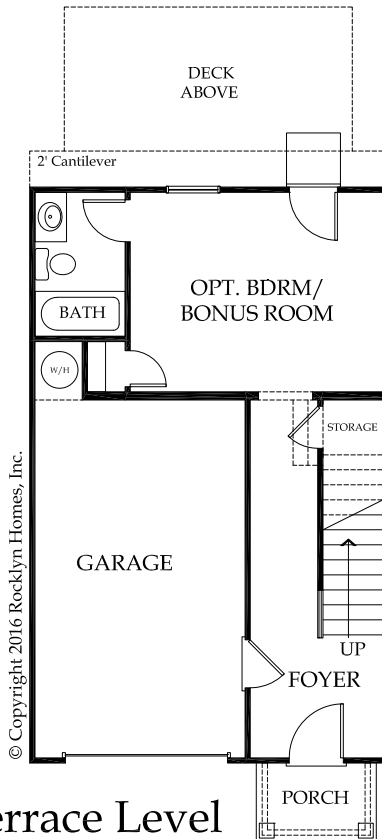

# Bordeaux

3 Bedrooms, Bonus Rm, 3.5 Baths  
± 1,685 S.F.

Opt. Second Floor

Second Floor

© Copyright 2016 Rocklyn Homes, Inc.

First Floor

© Copyright 2016 Rocklyn Homes, Inc.

Terrace Level