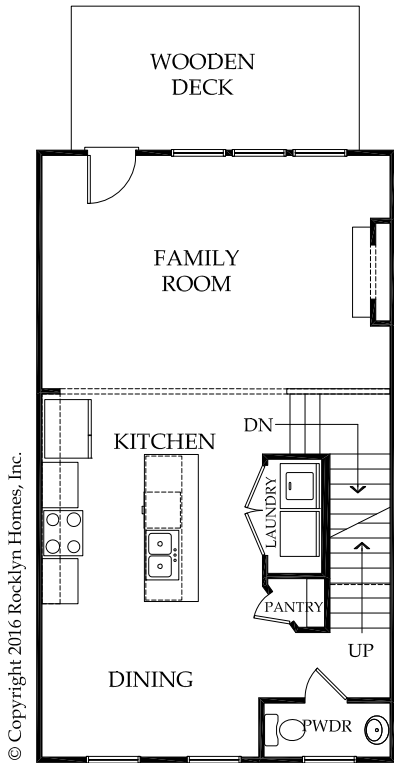

# Bordeaux

3 Bedrooms, Bonus Rm, 3.5 Baths  
± 1,685 S.F.

Opt. Second Floor

Second Floor

© Copyright 2016 Rocklyn Homes, Inc.

First Floor

© Copyright 2016 Rocklyn Homes, Inc.

Terrace Level