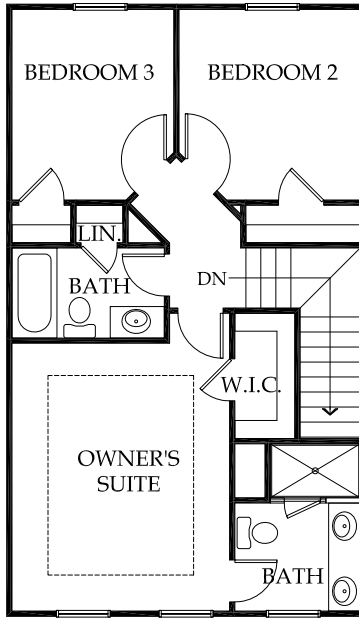

# Bordeaux

3 Bedrooms, Bonus Rm, 3.5 Baths

# Bordeaux

3 Bedrooms, Bonus Rm, 3.5 Baths  
± 1,685 S.F.

Opt. Second Floor

Second Floor

© Copyright 2016 Rocklyn Homes, Inc.

First Floor

© Copyright 2016 Rocklyn Homes, Inc.

Terrace Level