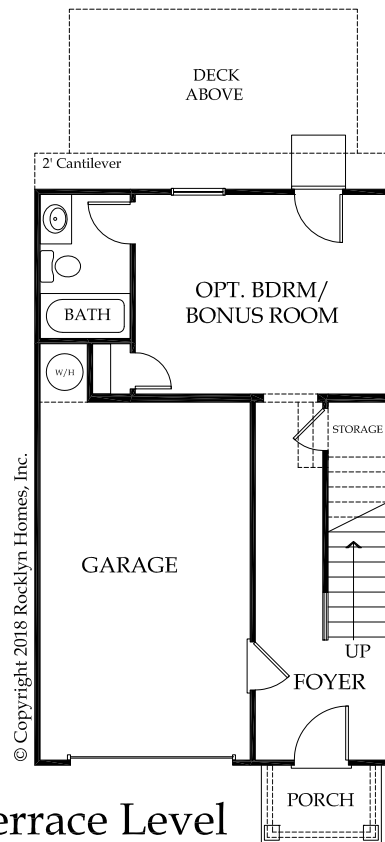

Brookwood
3 Bedrooms, Bonus Rm, 3.5 Baths

Brookwood

3 Bedrooms, Bonus Rm, 3.5 Baths
± 1,685 S.F.

Opt. Second Floor

Second Floor

First Floor

Terrace Level