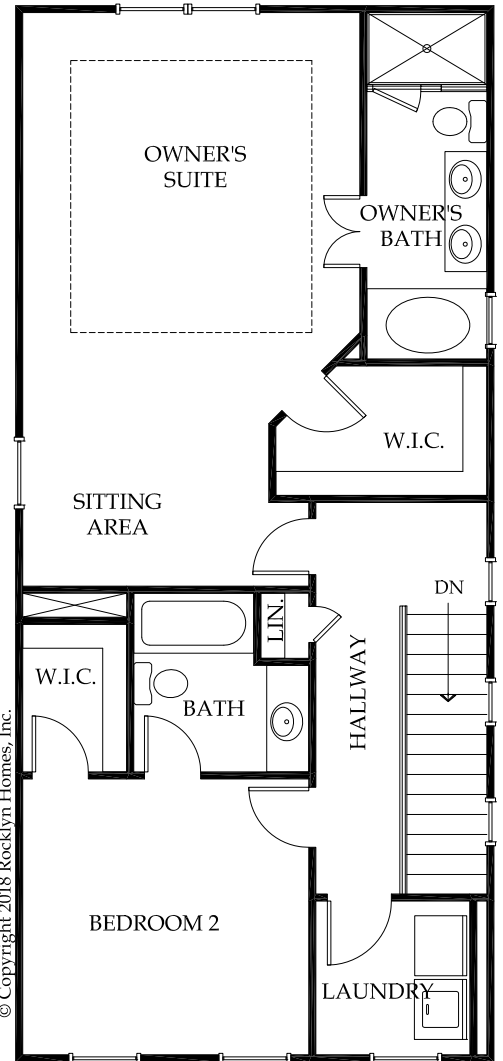

DEERWOOD

2 Bedrooms, Media Rm, 3.5 Baths
± 2,080 S.F.

Terrace Level

First Floor

Opt. First Floor

Second Floor

For illustrative purposes only. Actual construction may vary as circumstances dictate. Builder reserves the right to change or delete features at any time. Materials or items shown as "optional" may be selected at additional cost.

DEERWOOD

2 Bedrooms, Media Rm, 3.5 Baths

Elevation AB

Elevation BX

Elevation CS

For illustrative purposes only. Actual construction may vary as circumstances dictate. Builder reserves the right to change or delete features at any time. Materials or items shown as "optional" may be selected at additional cost.