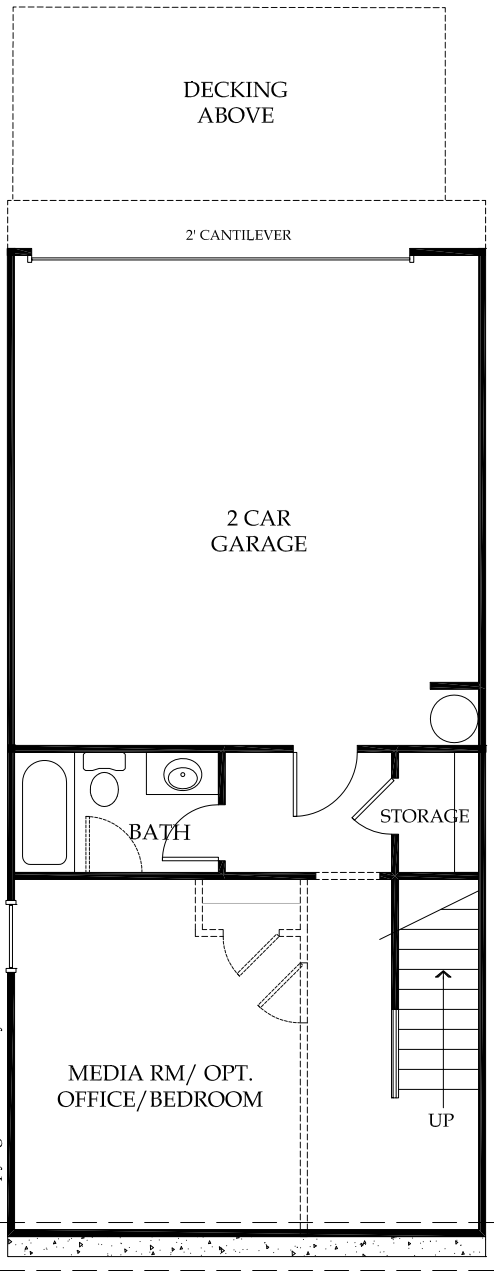

DEERWOOD

2 Bedrooms, Media Rm, 3.5 Baths
± 2,080 S.F.

Terrace Level

First Floor

Opt. First Floor

Second Floor

For illustrative purposes only. Actual construction may vary as circumstances dictate. Builder reserves the right to change or delete features at any time. Materials or items shown as "optional" may be selected at additional cost.

DEERWOOD

2 Bedrooms, Media Rm, 3.5 Baths

Elevation AB

Elevation BX

Elevation CS

For illustrative purposes only. Actual construction may vary as circumstances dictate. Builder reserves the right to change or delete features at any time. Materials or items shown as "optional" may be selected at additional cost.