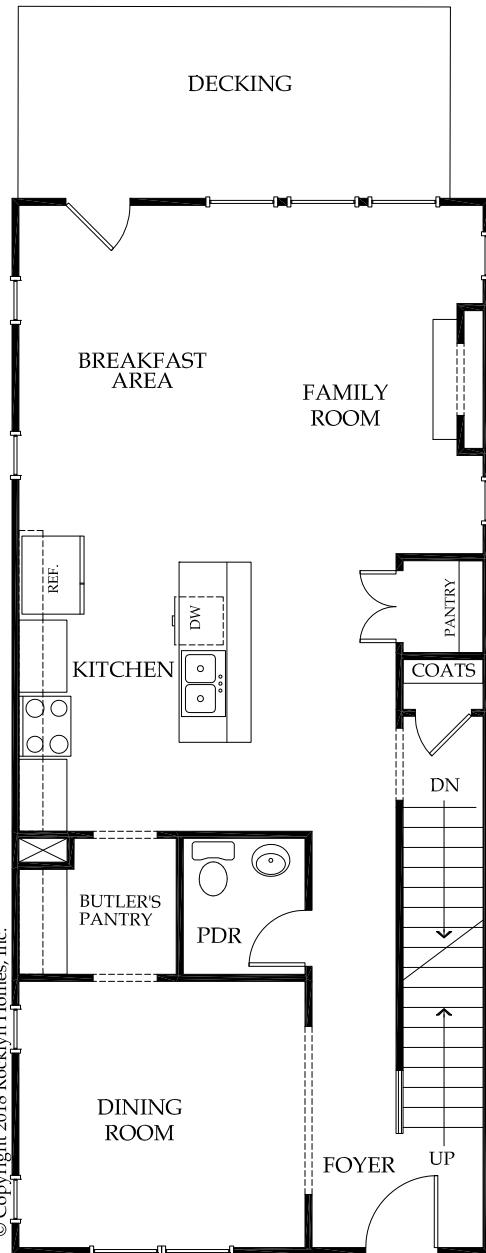

DEERWOOD

2 Bedrooms, Media Rm, 3.5 Baths
± 2,080 S.F.

Terrace Level

First Floor

Opt. First Floor

Second Floor

For illustrative purposes only. Actual construction may vary as circumstances dictate. Builder reserves the right to change or delete features at any time. Materials or items shown as "optional" may be selected at additional cost.

DEERWOOD

2 Bedrooms, Media Rm, 3.5 Baths

Elevation AB

Elevation BX

Elevation CS

For illustrative purposes only. Actual construction may vary as circumstances dictate. Builder reserves the right to change or delete features at any time. Materials or items shown as "optional" may be selected at additional cost.