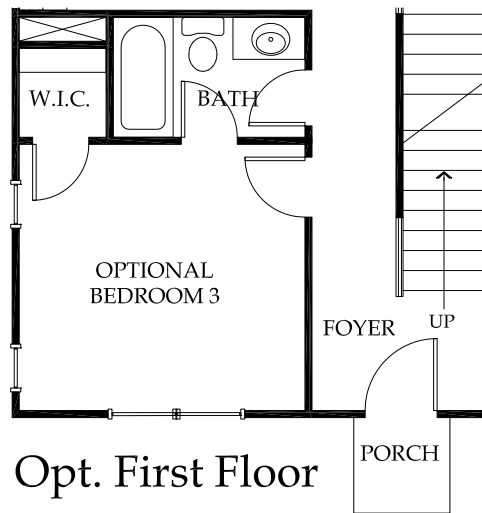

DEERWOOD

2 Bedrooms, Media Rm, 3.5 Baths
± 2,080 S.F.

Terrace Level

First Floor

Opt. First Floor

Second Floor

For illustrative purposes only. Actual construction may vary as circumstances dictate. Builder reserves the right to change or delete features at any time. Materials or items shown as "optional" may be selected at additional cost.

DEERWOOD

2 Bedrooms, Media Rm, 3.5 Baths

Elevation AB

Elevation BX

Elevation CS

For illustrative purposes only. Actual construction may vary as circumstances dictate. Builder reserves the right to change or delete features at any time. Materials or items shown as "optional" may be selected at additional cost.