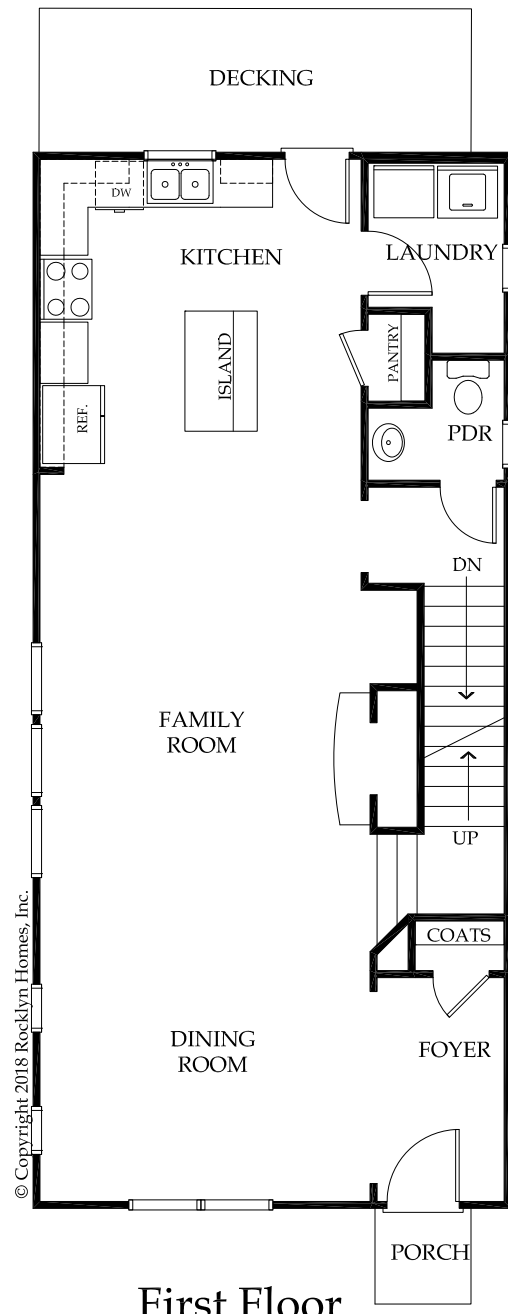

THAXTON

3 Bedrooms, Media Rm, 3.5 Baths
± 2,080 S.F.

© Copyright 2018 Rocklyn Homes, Inc.

© Copyright 2018 Rocklyn Homes, Inc.

© Copyright 2018 Rocklyn Homes, Inc.

For illustrative purposes only. Actual construction may vary as circumstances dictate. Builder reserves the right to change or delete features at any time. Materials or items shown as "optional" may be selected at additional cost.