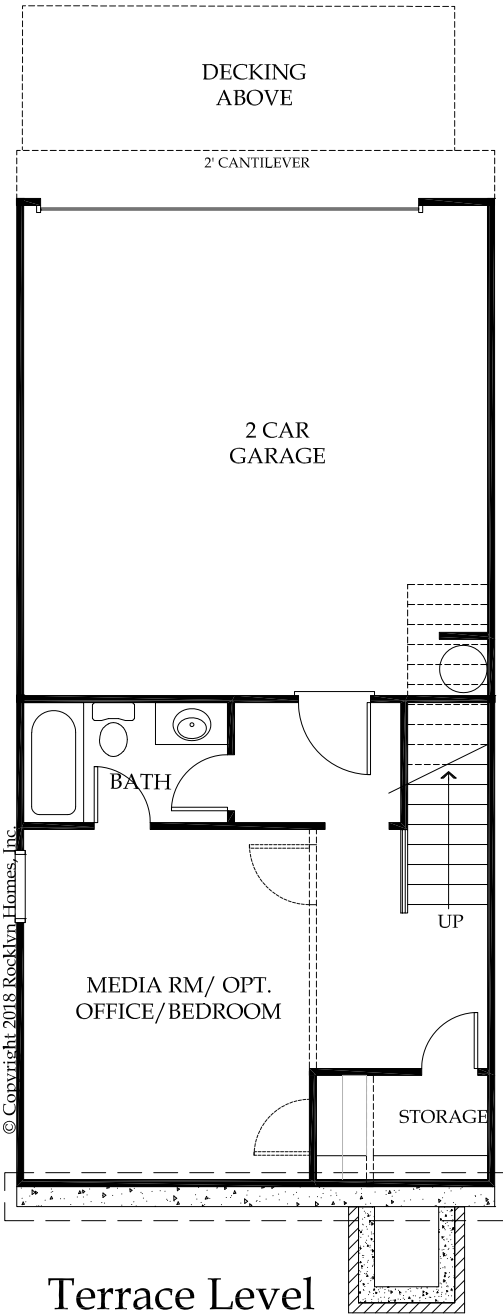

THAXTON

3 Bedrooms, Media Rm, 3.5 Baths
± 2,080 S.F.

© Copyright 2018 Rocklyn Homes, Inc.

© Copyright 2018 Rocklyn Homes, Inc.

© Copyright 2018 Rocklyn Homes, Inc.

For illustrative purposes only. Actual construction may vary as circumstances dictate. Builder reserves the right to change or delete features at any time. Materials or items shown as "optional" may be selected at additional cost.