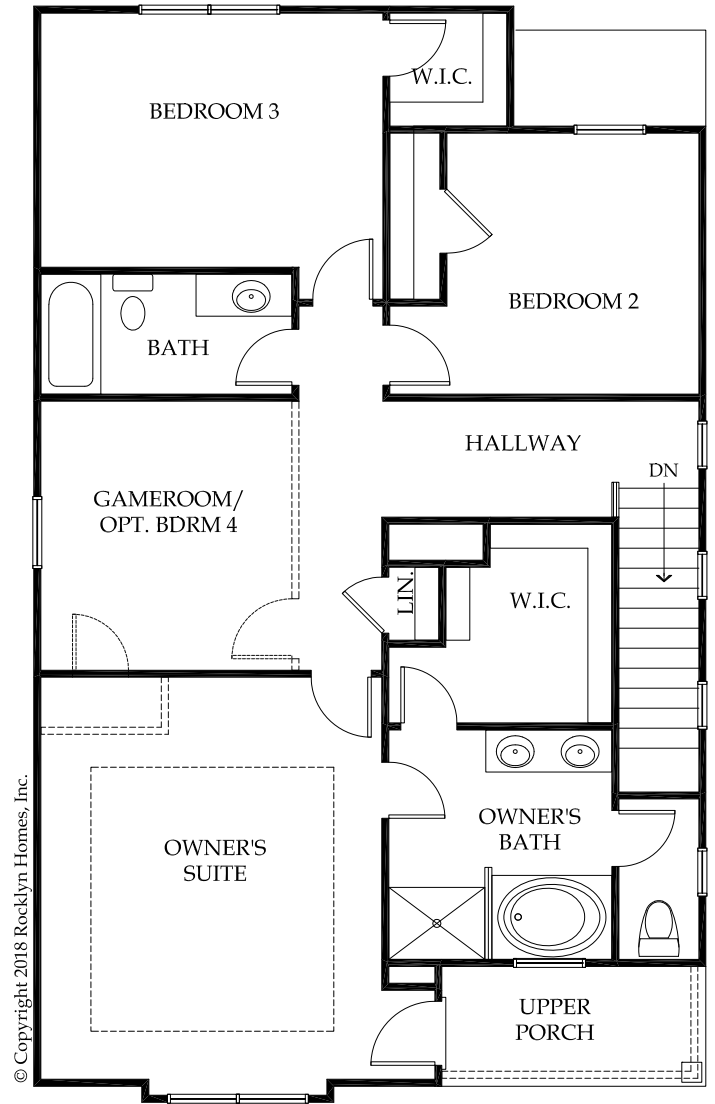

# MEADOWBROOK

3 Bedrooms, 2.5 Baths

± 1,887 S.F.

### First Floor

## MEADOWBROOK

*3 Bedrooms, 2.5 Baths*

*± 1,887 S.F.*

For illustrative purposes only. Actual construction may vary as circumstances dictate. Builder reserves the right to change or delete features at any time. Materials or items shown as "optional" may be selected at additional cost.