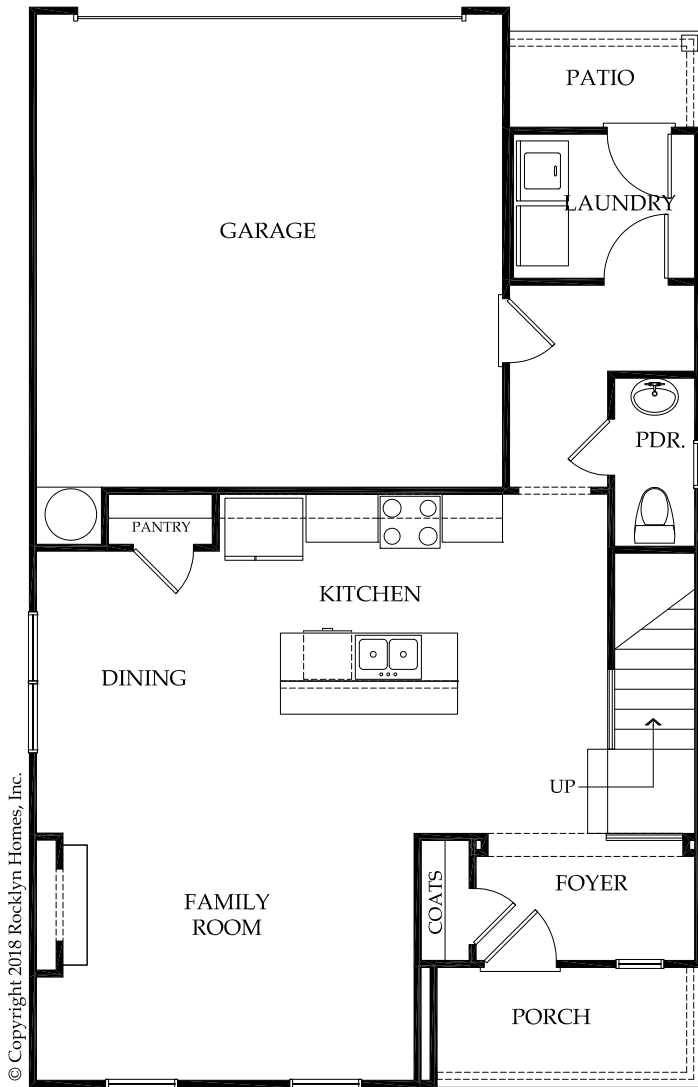

# MEADOWBROOK

3 Bedrooms, 2.5 Baths

± 1,887 S.F.

### First Floor