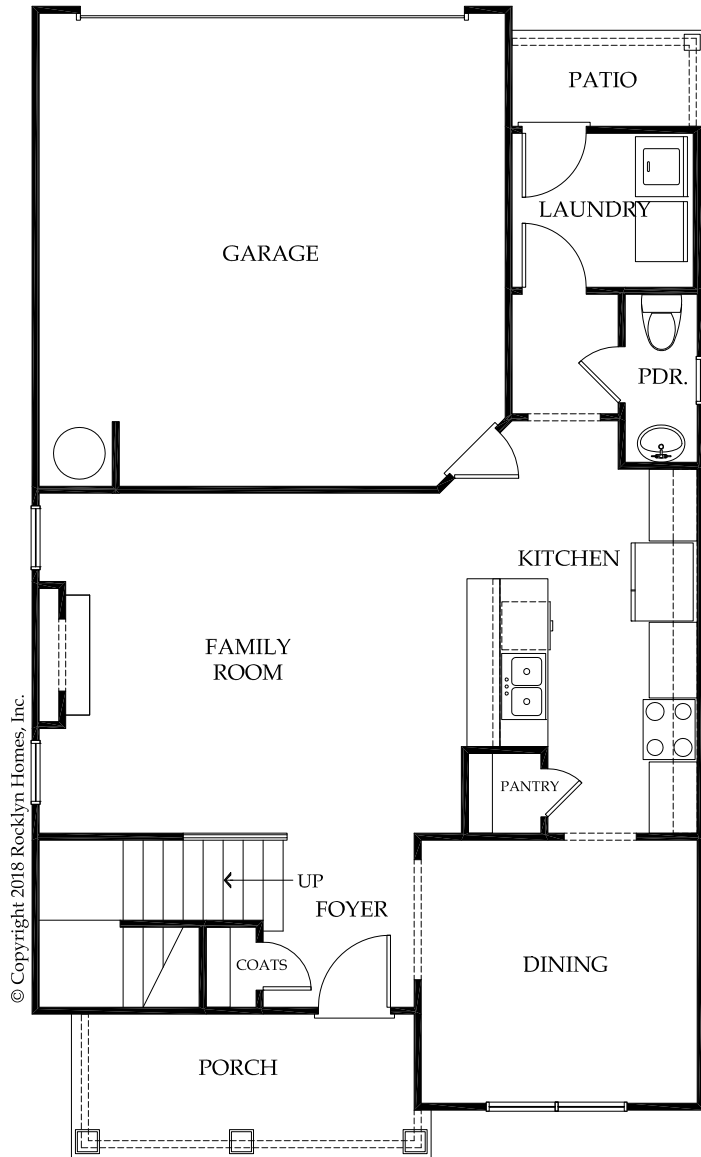

Elevation AB

Elevation AS

SANDLEWOOD

3 Bedrooms, 2.5 Baths

± 1,954 S.F.

For illustrative purposes only. Actual construction may vary as circumstances dictate. Builder reserves the right to change or delete features at any time. Materials or items shown as "optional" may be selected at additional cost.

SANDLEWOOD

3 Bedrooms, 2.5 Baths

± 1,954 S.F.

First Floor

Second Floor

© Copyright 2018 Rocklyn Homes, Inc.

© Copyright 2018 Rocklyn Homes, Inc.

For illustrative purposes only. Actual construction may vary as circumstances dictate. Builder reserves the right to change or delete features at any time. Materials or items shown as "optional" may be selected at additional cost.