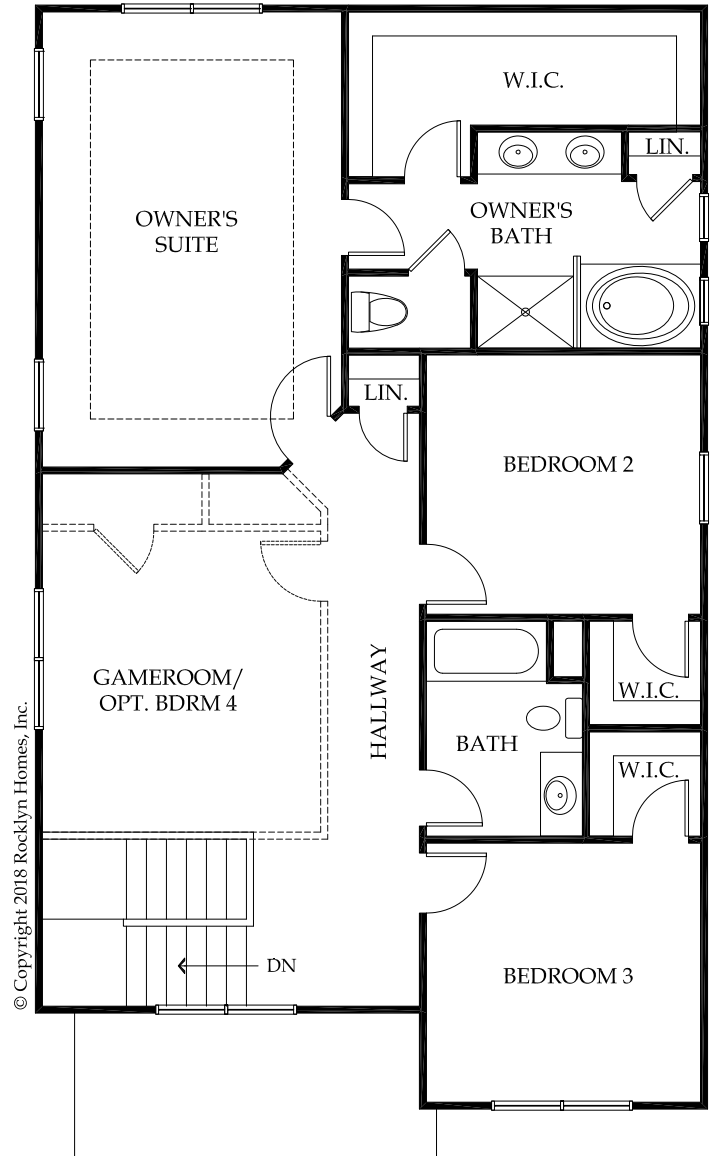

Elevation AB

Elevation AS

SANDLEWOOD

3 Bedrooms, 2.5 Baths

± 1,954 S.F.

For illustrative purposes only. Actual construction may vary as circumstances dictate. Builder reserves the right to change or delete features at any time. Materials or items shown as "optional" may be selected at additional cost.

SANDLEWOOD

3 Bedrooms, 2.5 Baths

± 1,954 S.F.

First Floor

Second Floor

© Copyright 2018 Rocklyn Homes, Inc.

© Copyright 2018 Rocklyn Homes, Inc.

For illustrative purposes only. Actual construction may vary as circumstances dictate. Builder reserves the right to change or delete features at any time. Materials or items shown as "optional" may be selected at additional cost.