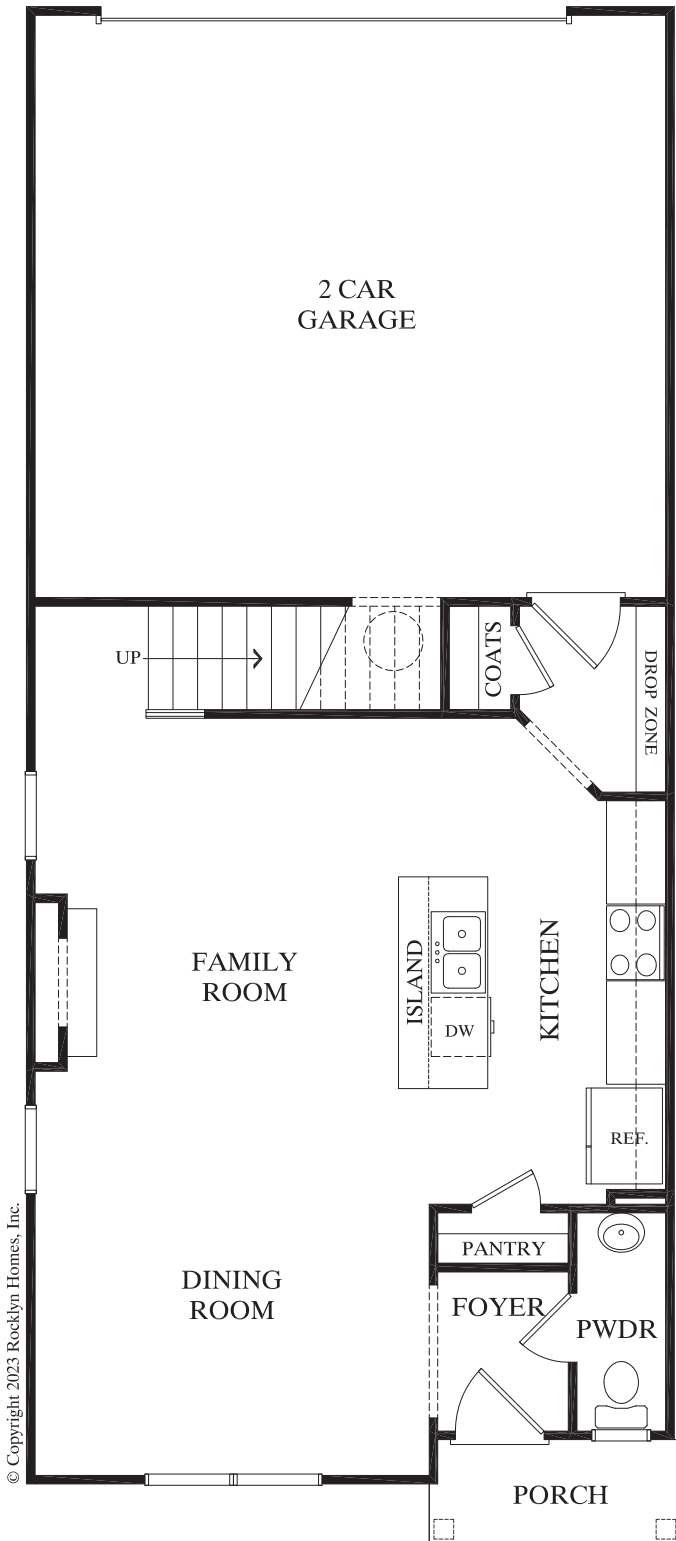

Glen

Elevation H

Elevation K

Elevation L

For illustrative purposes only. Actual construction may vary as circumstances dictate. Builder reserves the right to change or delete features at any time. Materials or items shown as "optional" may be selected at additional cost. 09/26/23

Glen

3 Bedrooms | 2.5 Baths | ±1,685 sq. ft. | 2 Car Garage

First Floor

Second Floor

For illustrative purposes only. Actual construction may vary as circumstances dictate. Builder reserves the right to change or delete features at any time. Materials or items shown as "optional" may be selected at additional cost. 09/26/23