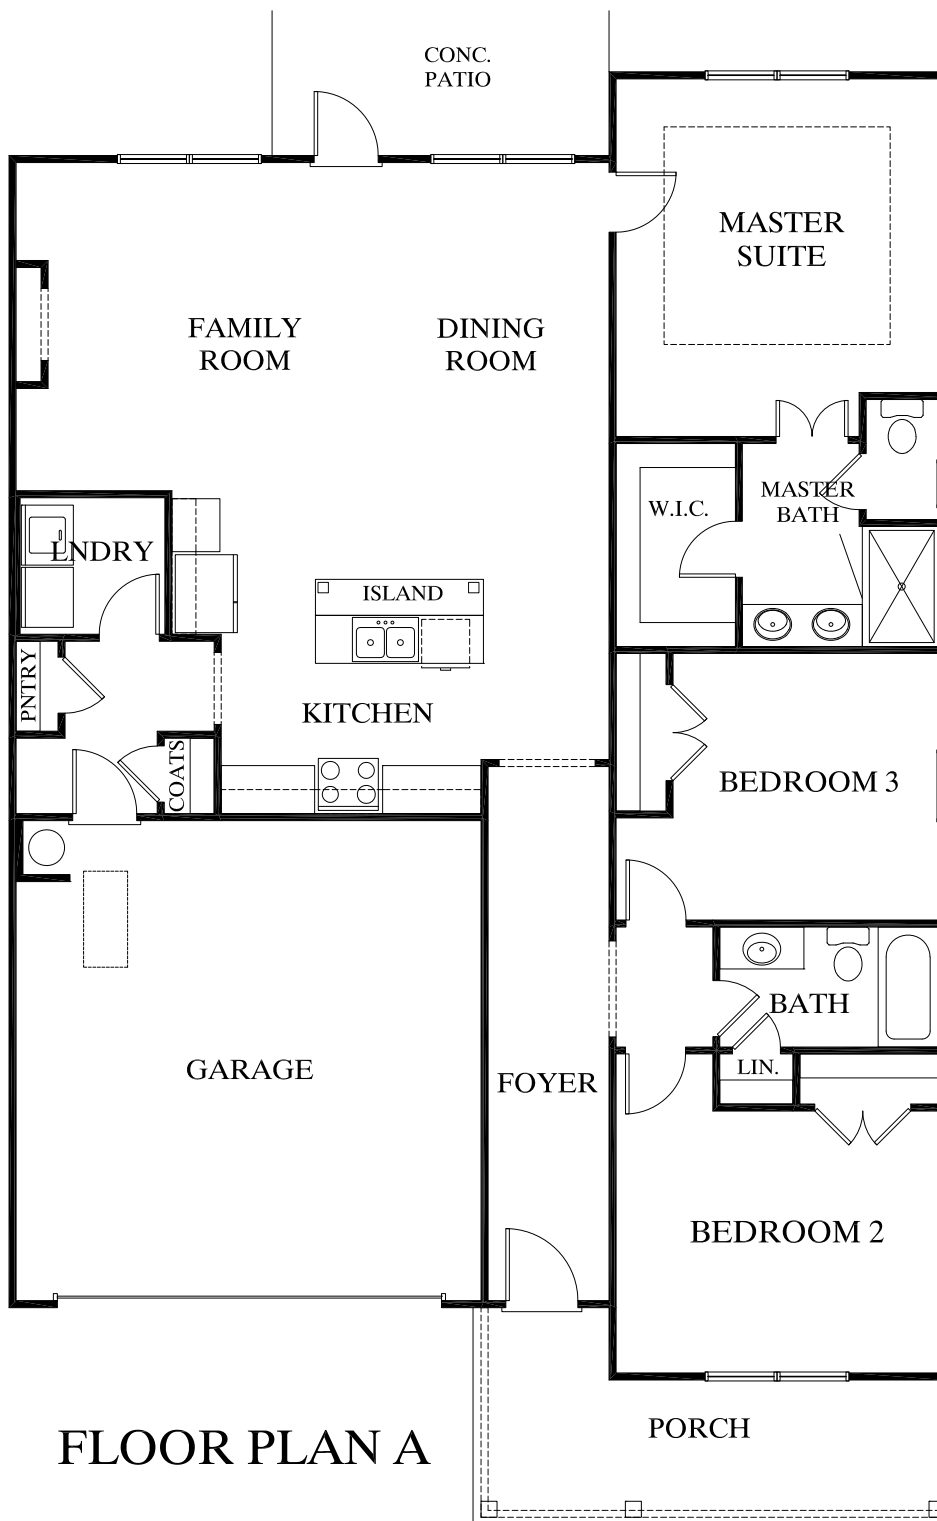

# ANSON

3 Bedrooms, 2.5 Baths

± 1,564 S.F.

Elevation A

Elevation B

Elevation A-S

Elevation B-S

Elevation A-B

Elevation B-B

For illustrative purposes only. Actual construction may vary as circumstances dictate. Builder reserves the right to change or delete features at any time. Materials or items shown as "optional" may be selected at additional cost.

**ANSON**  
3 Bedrooms, 2.5 Baths  
± 1,564 S.F.