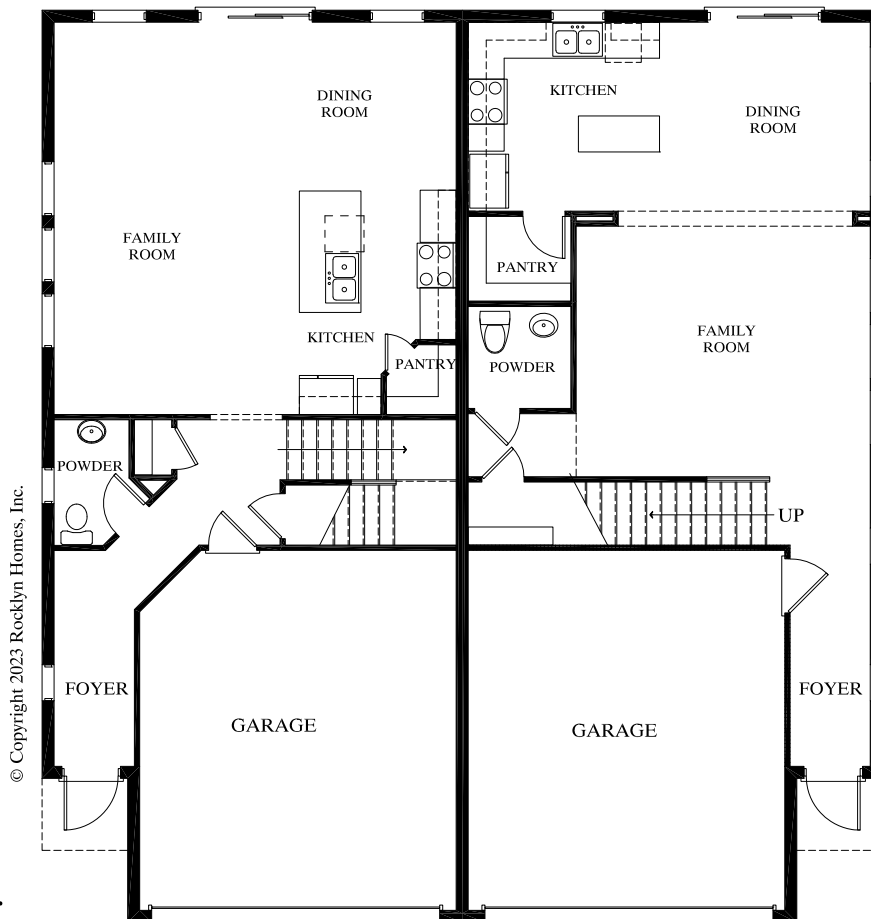

Emerald Fields Villas

3 Bedrooms, 2.5 Baths
± 1,888 S.F.

Second Floor

First Floor

For illustrative purposes only. Actual construction may vary as circumstances dictate. Builder reserves the right to change or delete features at any time. Materials or items shown as "optional" may be selected at additional cost.