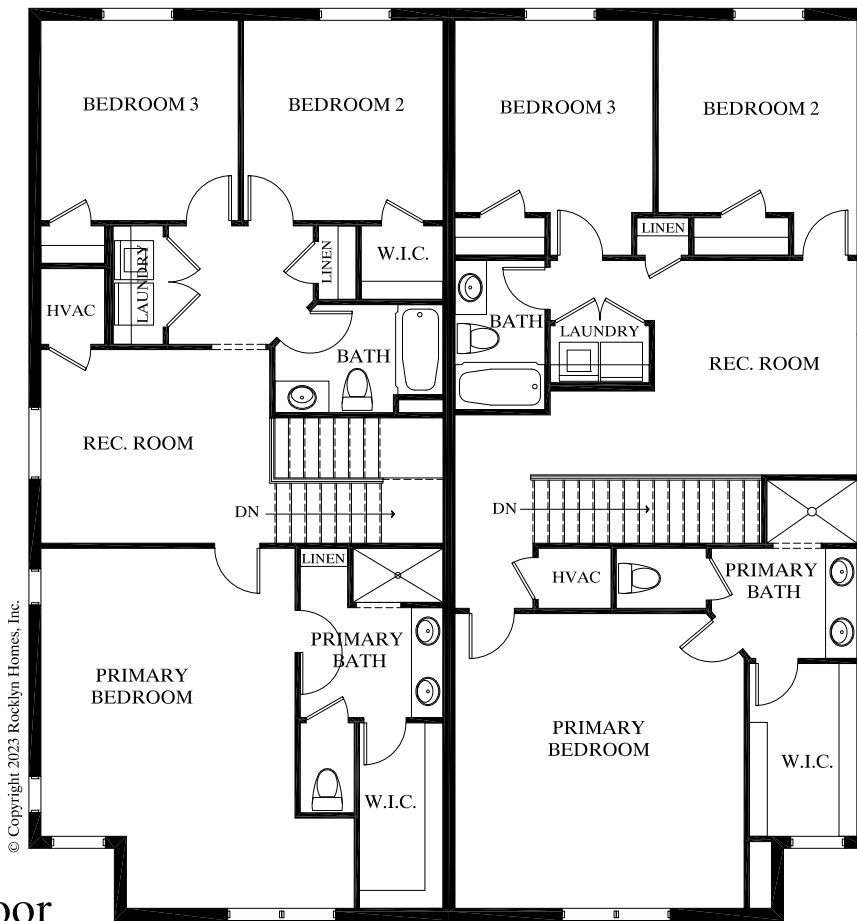

Emerald Fields Villas

3 Bedrooms, 2.5 Baths
± 1,888 S.F.

Second Floor

First Floor

For illustrative purposes only. Actual construction may vary as circumstances dictate. Builder reserves the right to change or delete features at any time. Materials or items shown as "optional" may be selected at additional cost.