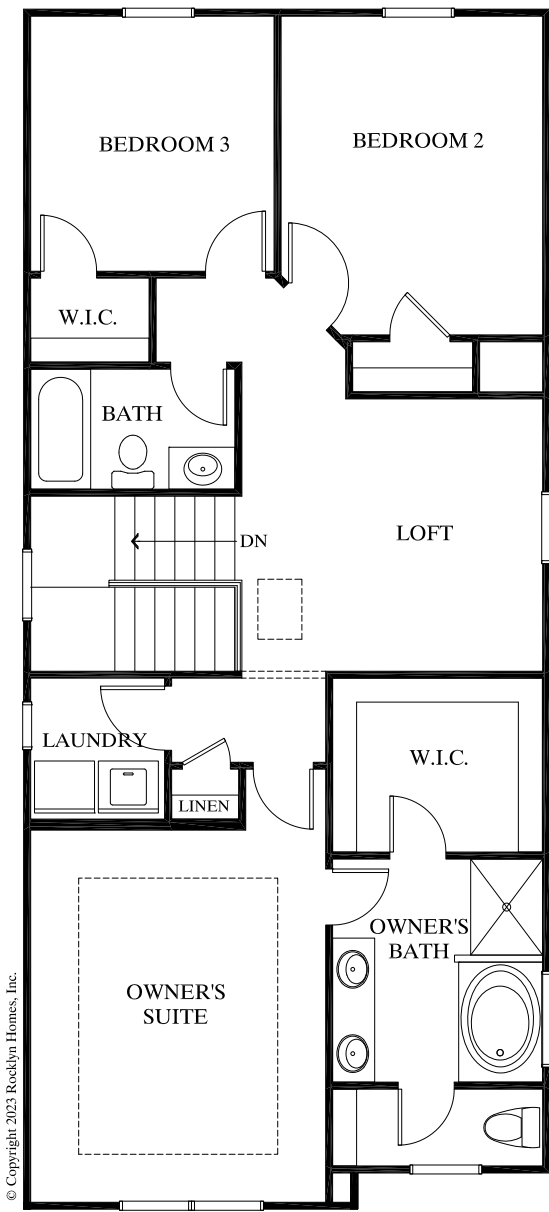

© Copyright, 2023 Rocklyn Homes, Inc.

Elevation "H"

© Copyright, 2023 Rocklyn Homes, Inc.

Elevation "K"

© Copyright, 2023 Rocklyn Homes, Inc.

Elevation "L"

EVERGREEN

3 Bedrooms, 2.5 Bath

EVERGREEN

3 Bedrooms, 2.5 Baths

± 1,665 S.F.

FIRST FLOOR

SECOND FLOOR

© Copyright 2023 Rocklyn Homes, Inc.

© Copyright 2023 Rocklyn Homes, Inc.

For illustrative purposes only. Actual construction may vary as circumstances dictate. Builder reserves the right to change or delete features at any time. Materials or items shown as "optional" may be selected at additional cost.