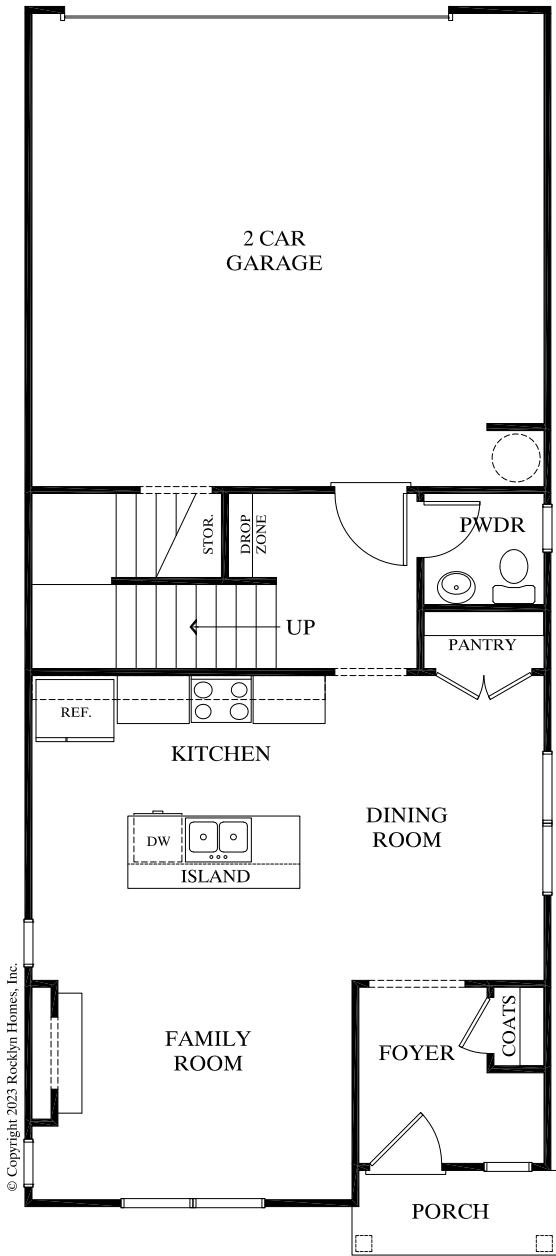

© Copyright, 2023 Rocklyn Homes, Inc.

Elevation "H"

© Copyright, 2023 Rocklyn Homes, Inc.

Elevation "K"

© Copyright, 2023 Rocklyn Homes, Inc.

Elevation "L"

EVERGREEN

3 Bedrooms, 2.5 Bath

EVERGREEN

3 Bedrooms, 2.5 Baths

± 1,665 S.F.

FIRST FLOOR

SECOND FLOOR

© Copyright 2023 Rocklyn Homes, Inc.

© Copyright 2023 Rocklyn Homes, Inc.

For illustrative purposes only. Actual construction may vary as circumstances dictate. Builder reserves the right to change or delete features at any time. Materials or items shown as "optional" may be selected at additional cost.